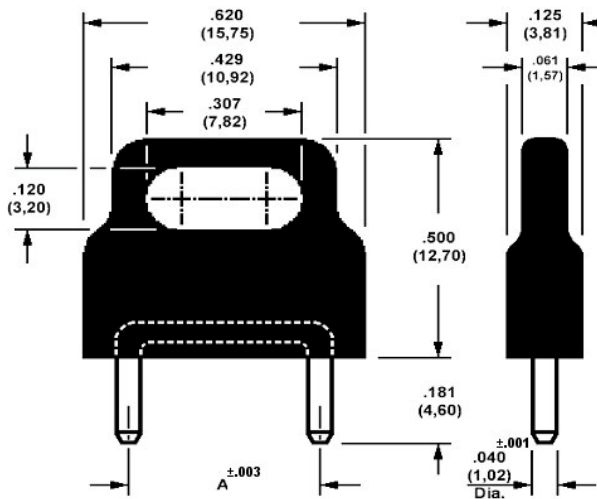

461-3771 Shorting Links, insulated, .040 (1,02) diameter pins

(For non-insulated version see 360-0017)

(For narrower pitch between pins, see 461-2871)

How to order code

461-3771-XX-03-YY

Basic Part No XX= A dimension, YY = Colour

DIMENSIONS		
Basic Part No	Dash No	A Dimension
461-3771	-01	.400 (10,16)
	-02	.500 (12,70)

MATERIALS		
Component	Material	Finish (-03)
Pin	Brass	Gold over Nickel
Insulator	Polypropylene	Select colour (see below)